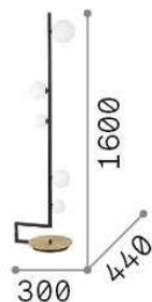

Info sorgente e prestazionali

Sorgente integrata	Light bulb (included)
Sorgente sostituibile	YES
Potenza	G9 max 5 x 15W
Emissione	Diffuse
Consumo massimo	-
Lampadina inclusa	209043 G9 03W 300Lm 3000K