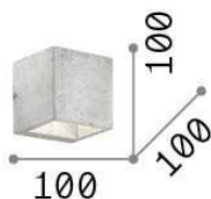

Info sorgente e prestazionali

Sorgente integrata	Light bulb (not included)
Sorgente sostituibile	YES
Potenza	G9 max 1 x 15W
Emissione	Direct + Indirect
Consumo massimo	-
Lampadina consigliata	G9 03W 300Lm 3000K