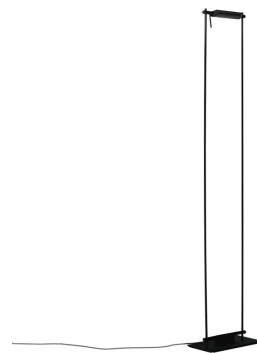

# LOGO FLOOR

*Mario Barbaglia*

Floor, wall and ceiling LED and halogen lamps with adjustable head, in aluminium and printed ABS. In the LED version the perforated reflector is painted in black. Available in black. Widespread adjustable light, dimmable.

### LAMPING

Source	LED board
Total power	16W
Emission	orientable, 140°
Switching	dimmable
Tension	230V
Color temperature	2700K
Luminous flux	1380lm (source luminous flux)
Typ CRI	85
Energy class	A+
Materials	metal + plastic
Notes	orientable 140°, dimmer on cable, cable length 3m
Net lamp weight	7,3 kg