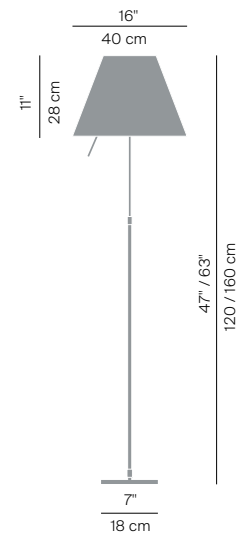

D13 t. - D13 t.i

D13 ti.f.